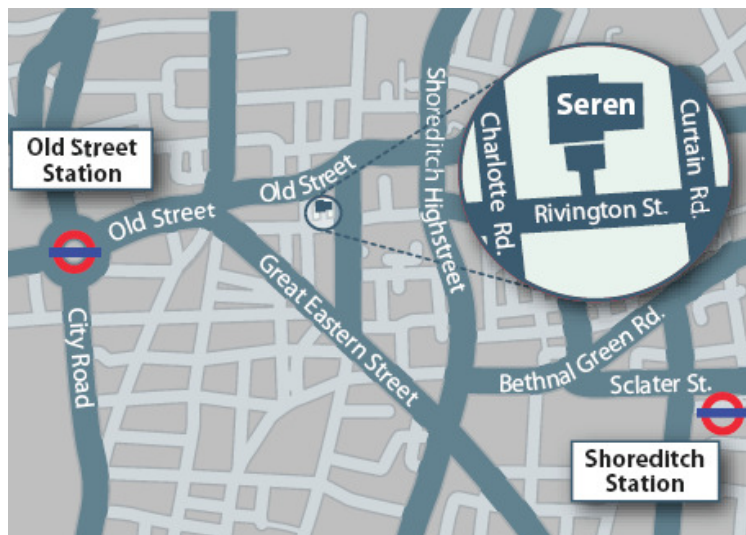

Seren offices

Seren Partners
55-57 Rivington Street (courtyard)
London
EC2A 3QA
[Map](#)

Tel: 020 7749 2549
Fax: 020 7749 2550
Email: info@seren.com
Web: www.seren.com

Getting here

By tube/train

The nearest tube and train station is Old Street (Northern line) but Liverpool Street and Moorgate stations are only a 10-minute walk from the office. At Old Street station, use exit 3.

By bus:

Some of the bus lines that operate in the area are 35, 55, 149, 242 and 243.